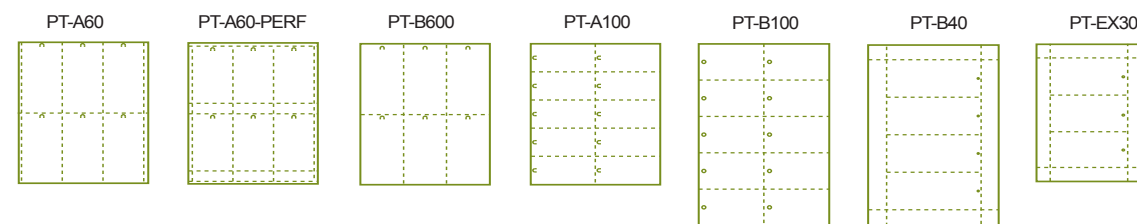

SOLD IN FULL CARTONS OF 1000 SHEETS PRICED PER 1,000 SHEETS

8 1/2" X 14" LASER PLANT TAGS

ITEM #	# TAGS/SHEET	TAG SIZE	PRINTED OR BLANK	1,000 SHEETS	2,000 SHEETS	3,000 SHEETS	5,000 SHEETS
PT-B100	10	4.25" X 2.8"	BLANK	$480.00	$390.00	$350.00	$320.00
PT-B10P	10	4.25" X 2.8"	PRINTED	$520.00	$420.00	$380.00	$340.00
PT-B40	4	6.125" X 2.875"	BLANK	$480.00	$390.00	$350.00	$320.00
PT-B4P	4	6.125" X 2.875"	PRINTED	$520.00	$420.00	$380.00	$340.00

SOLD IN FULL CARTONS OF 1000 SHEETS PRICED PER 1,000 SHEETS

7 1/4" X 10 1/2" LASER PLANT TAGS (EXECUTIVE STANDARD)

ITEM #	# TAGS/SHEET	TAG SIZE	PRINTED OR BLANK	1,000 SHEETS	2,000 SHEETS	3,000 SHEETS	5,000 SHEETS
PT-EX30	3	6.125" X 2.785"	BLANK	$380.00	$320.00	$280.00	$250.00
PT-EX3P	3	6.125" X 2.785"	PRINTED	$410.00	$340.00	$300.00	$270.00
PT-EX30-PERF	3	6.125" X 2.785"	BLANK	$380.00	$320.00	$280.00	$250.00
PT-EX3P-PERF	3	6.125" X 2.785"	PRINTED	$410.00	$340.00	$300.00	$270.00

SOLD IN FULL CARTONS OF 1000 SHEETS PRICED PER 1,000 SHEETS