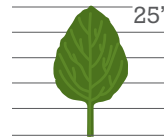

Malus 'Shotizam'

Crabapple

SHOW TIME™

SHOW-STOPPING COLOR

When spring comes, it's show time for all crabapples, but this one really grabs the spotlight. The large, densely-clustered fuchsia-red flowers turn the branches into columns of lush color. Deep green foliage has red tones of its own, especially as it emerges. In fall, red fruits glisten among the bright orange and red leaves. Oval, upright habit lends a touch of formality as a specimen or street tree. Recommended as a replacement for 'Prairifire' by Ohio State University.

- USDA 4 AHS 8
- 25' TALL + 15-20' WIDE
- FULL SUN
- SHAPE: PYDRAMIDAL
- FLOWER: FUCHSIA
- FRUIT: RED
- FOLIAGE: GREEN WITH RED